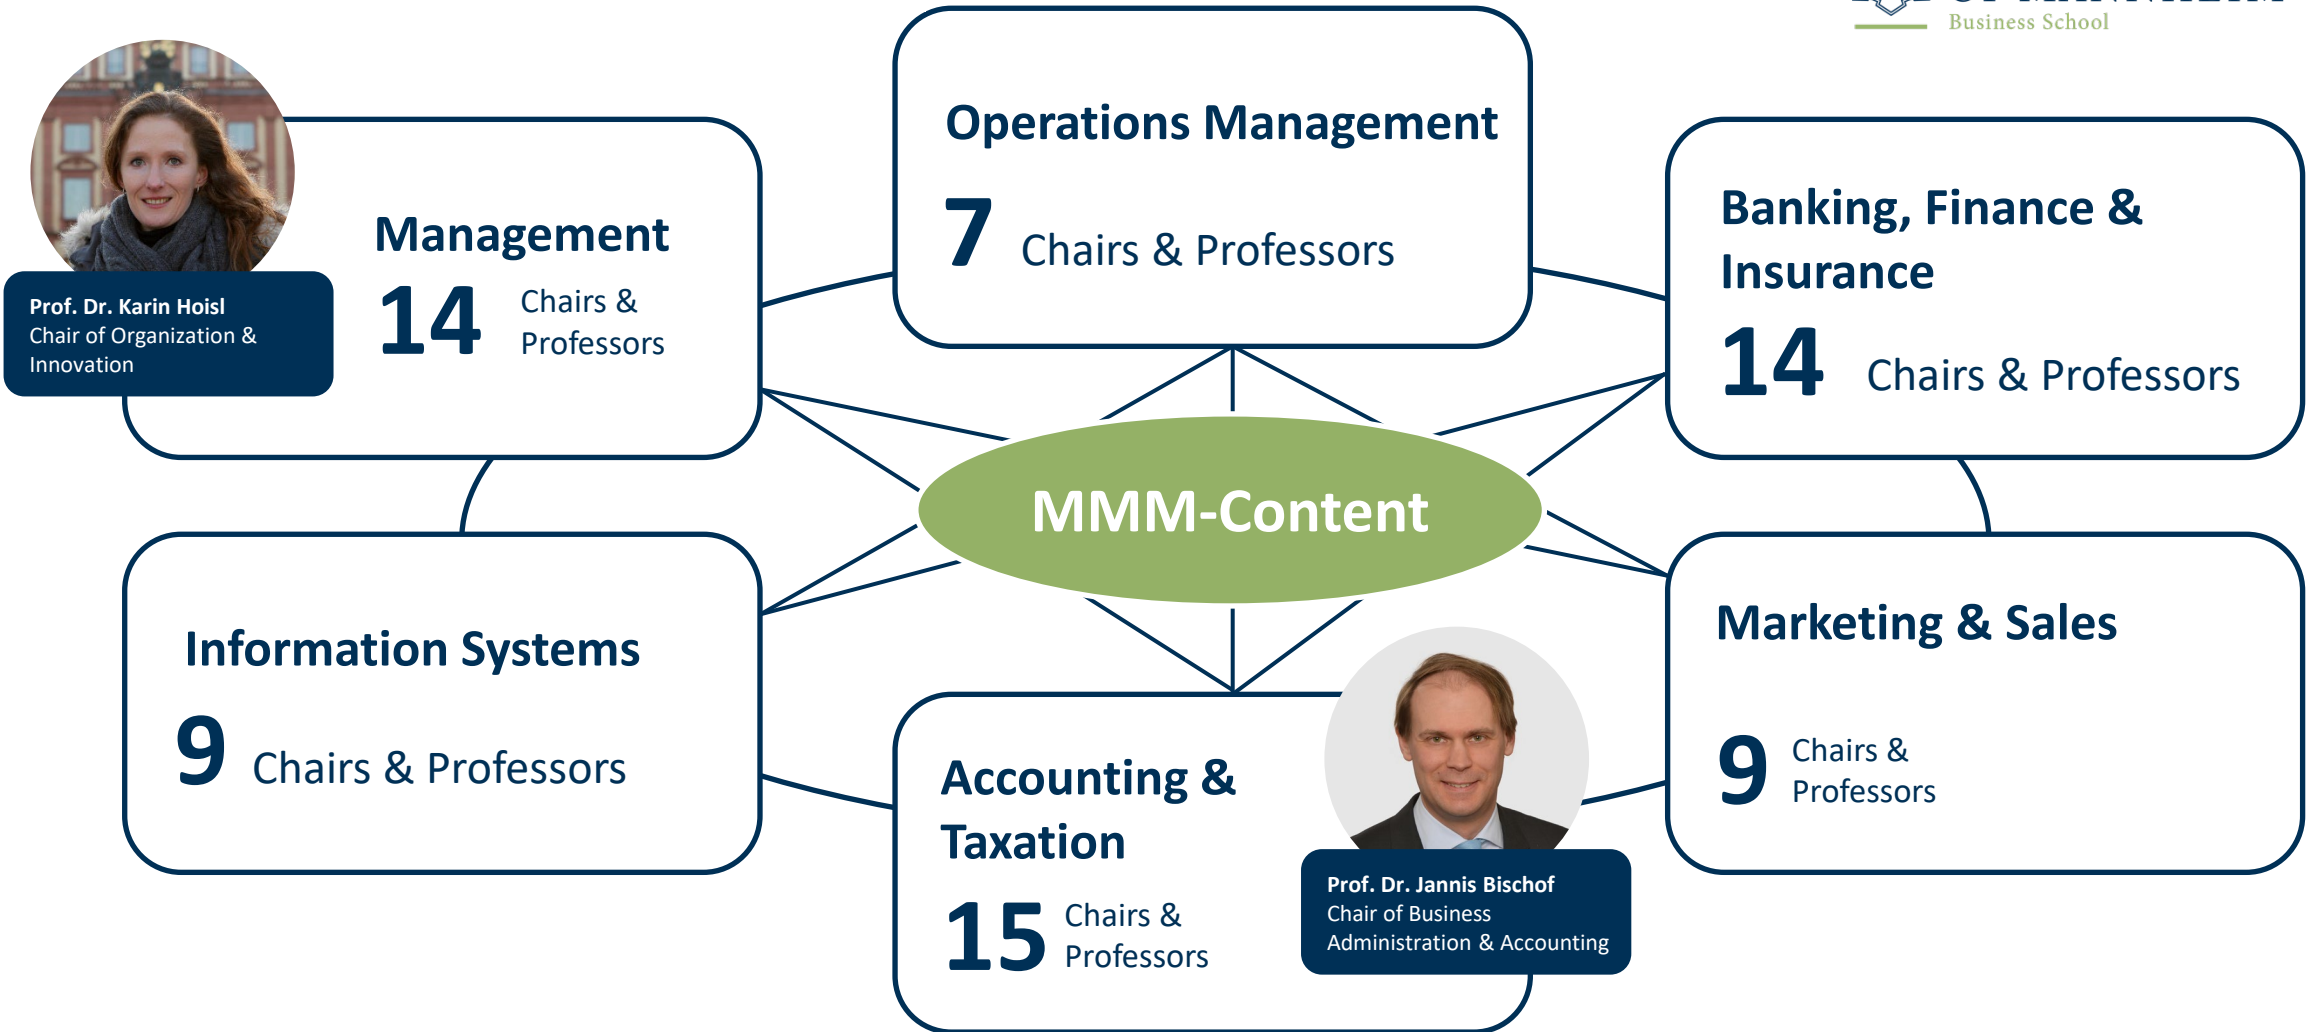

Network with Interfaces