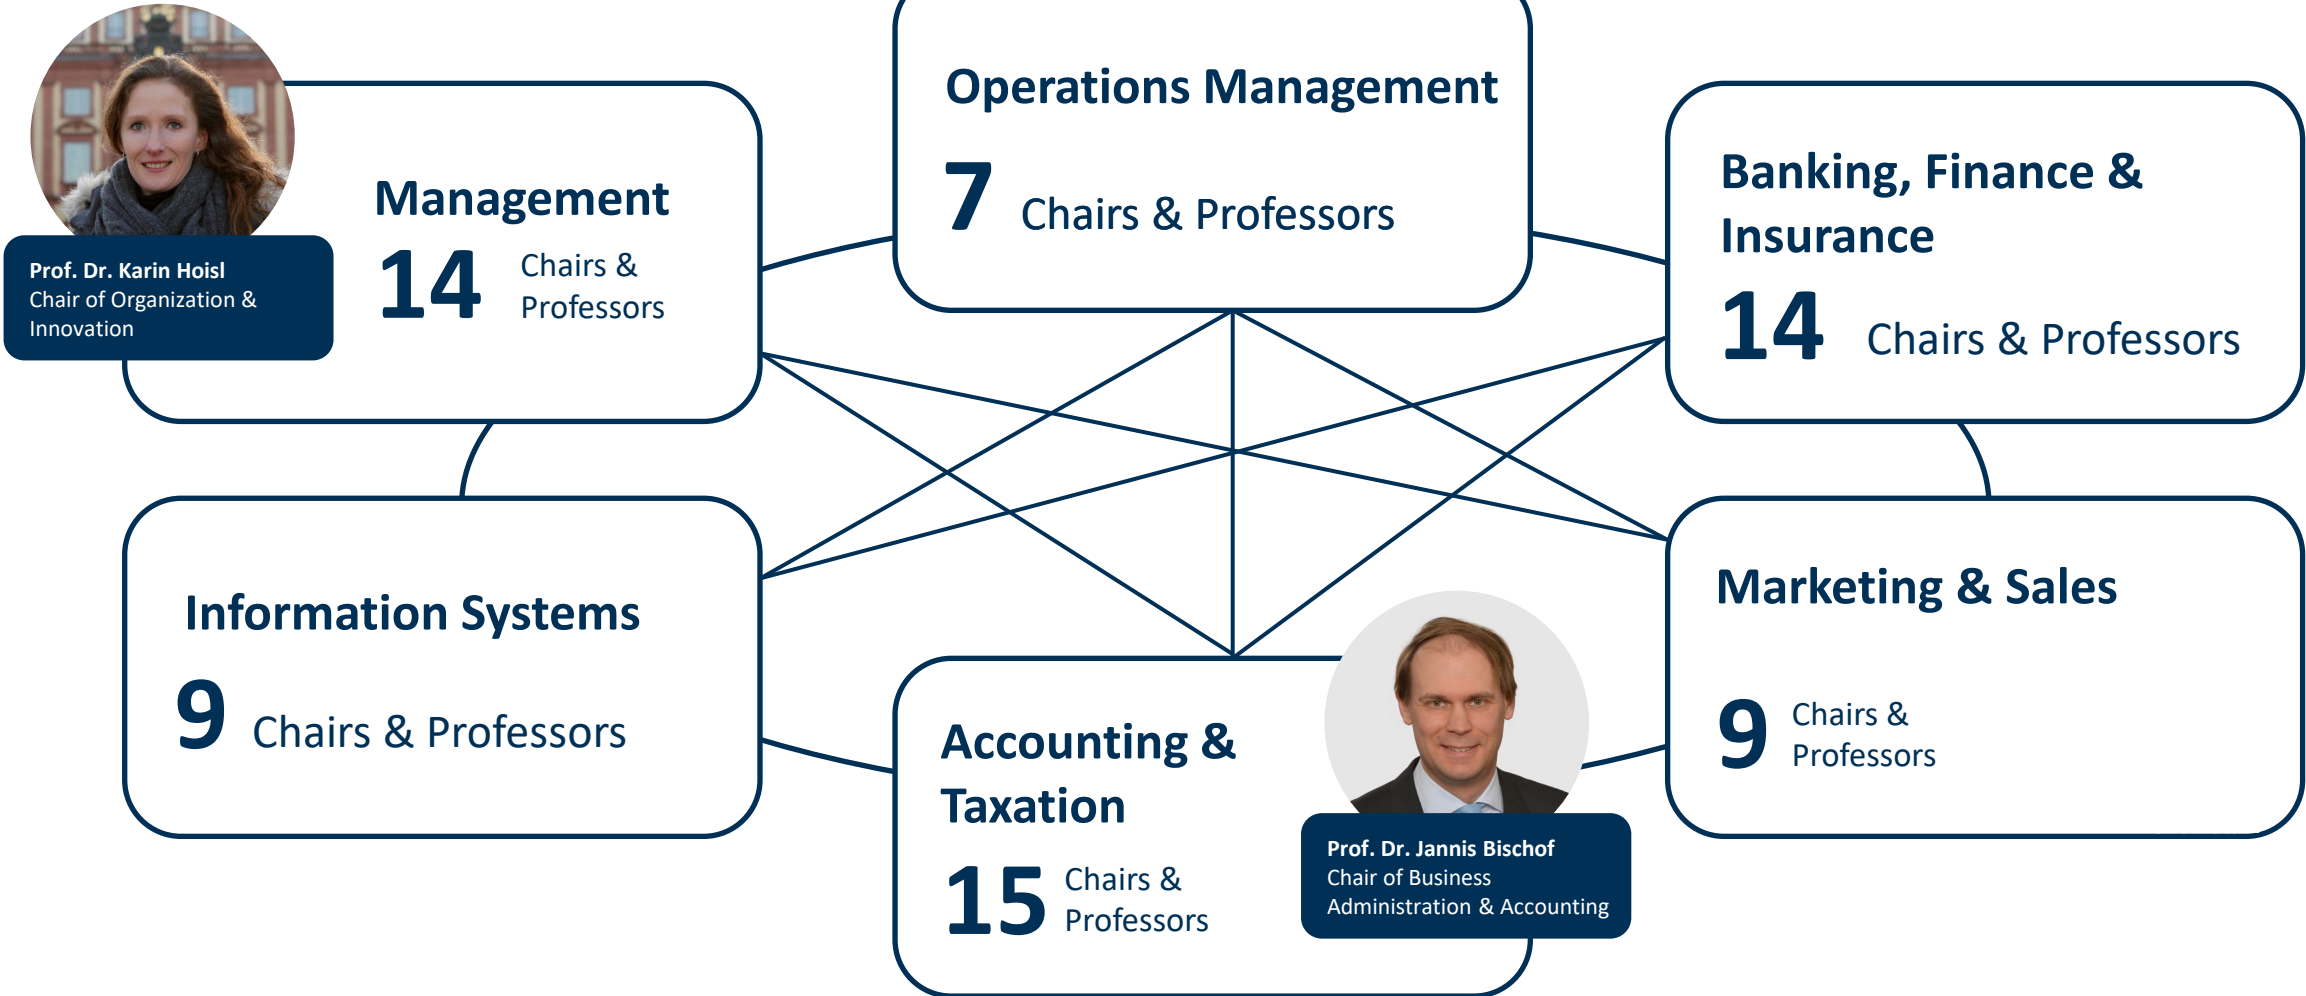

Network with Interfaces